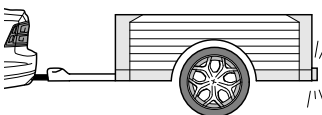

Ignition ON

+

1x max 5 min.